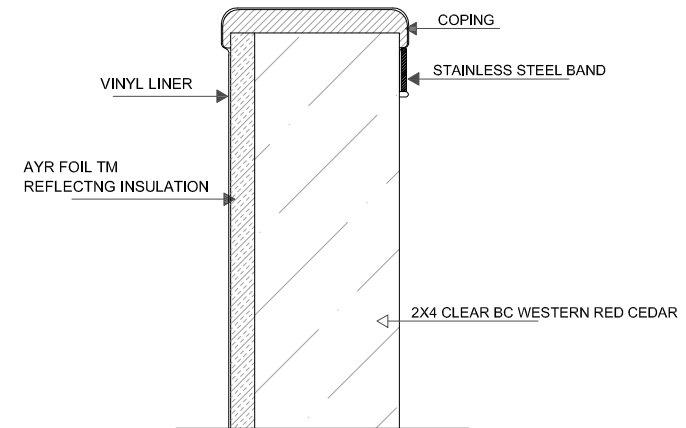

# TUB FOR TWO

5'X3'OVAL 40" DEEP

**CANADIAN HOT TUBS**

1585 VICTORIA ST N.

519-745-1651

TOLL FREE: 1-800-265-6355

TOP PLAN

CROSS SECTION DETAIL 'A'

FRONT ELEVATION

REAR ELEVATION