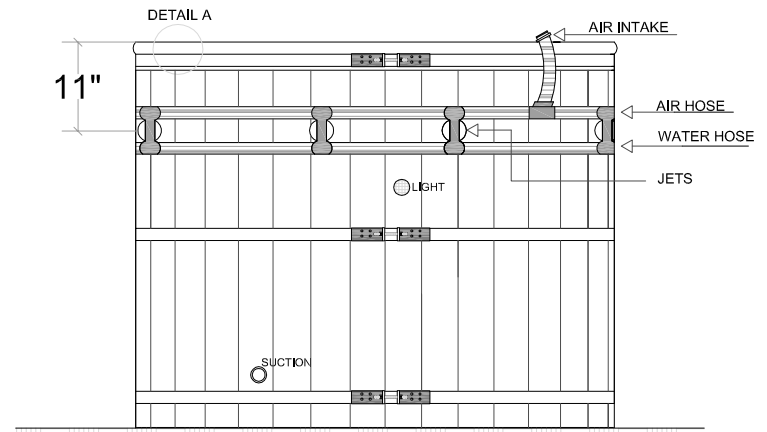

# TUB FOR TWO

5'X3'OVAL 40" DEEP

**CANADIAN HOT TUBS**

1585 VICTORIA ST N.

519-745-1651

TOLL FREE: 1-800-265-6355

TOP PLAN

CROSS SECTION DETAIL 'A'

FRONT ELEVATION

REAR ELEVATION