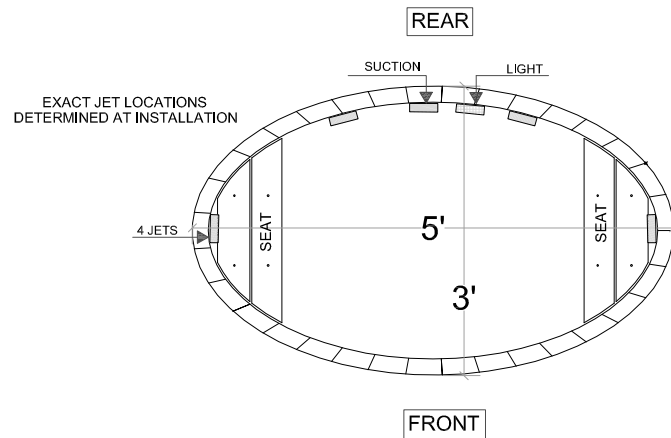

# TUB FOR TWO

5'X3'OVAL 40" DEEP

**CANADIAN HOT TUBS**

1585 VICTORIA ST N.

519-745-1651

TOLL FREE: 1-800-265-6355

TOP PLAN

CROSS SECTION DETAIL 'A'

FRONT ELEVATION

REAR ELEVATION