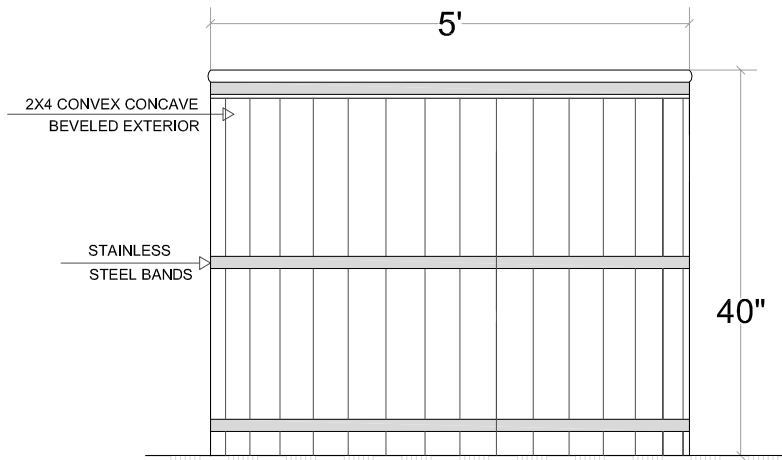

# TUB FOR TWO

5'X3'OVAL 40" DEEP

**CANADIAN HOT TUBS**

1585 VICTORIA ST N.

519-745-1651

TOLL FREE: 1-800-265-6355

TOP PLAN

CROSS SECTION DETAIL 'A'

FRONT ELEVATION

REAR ELEVATION